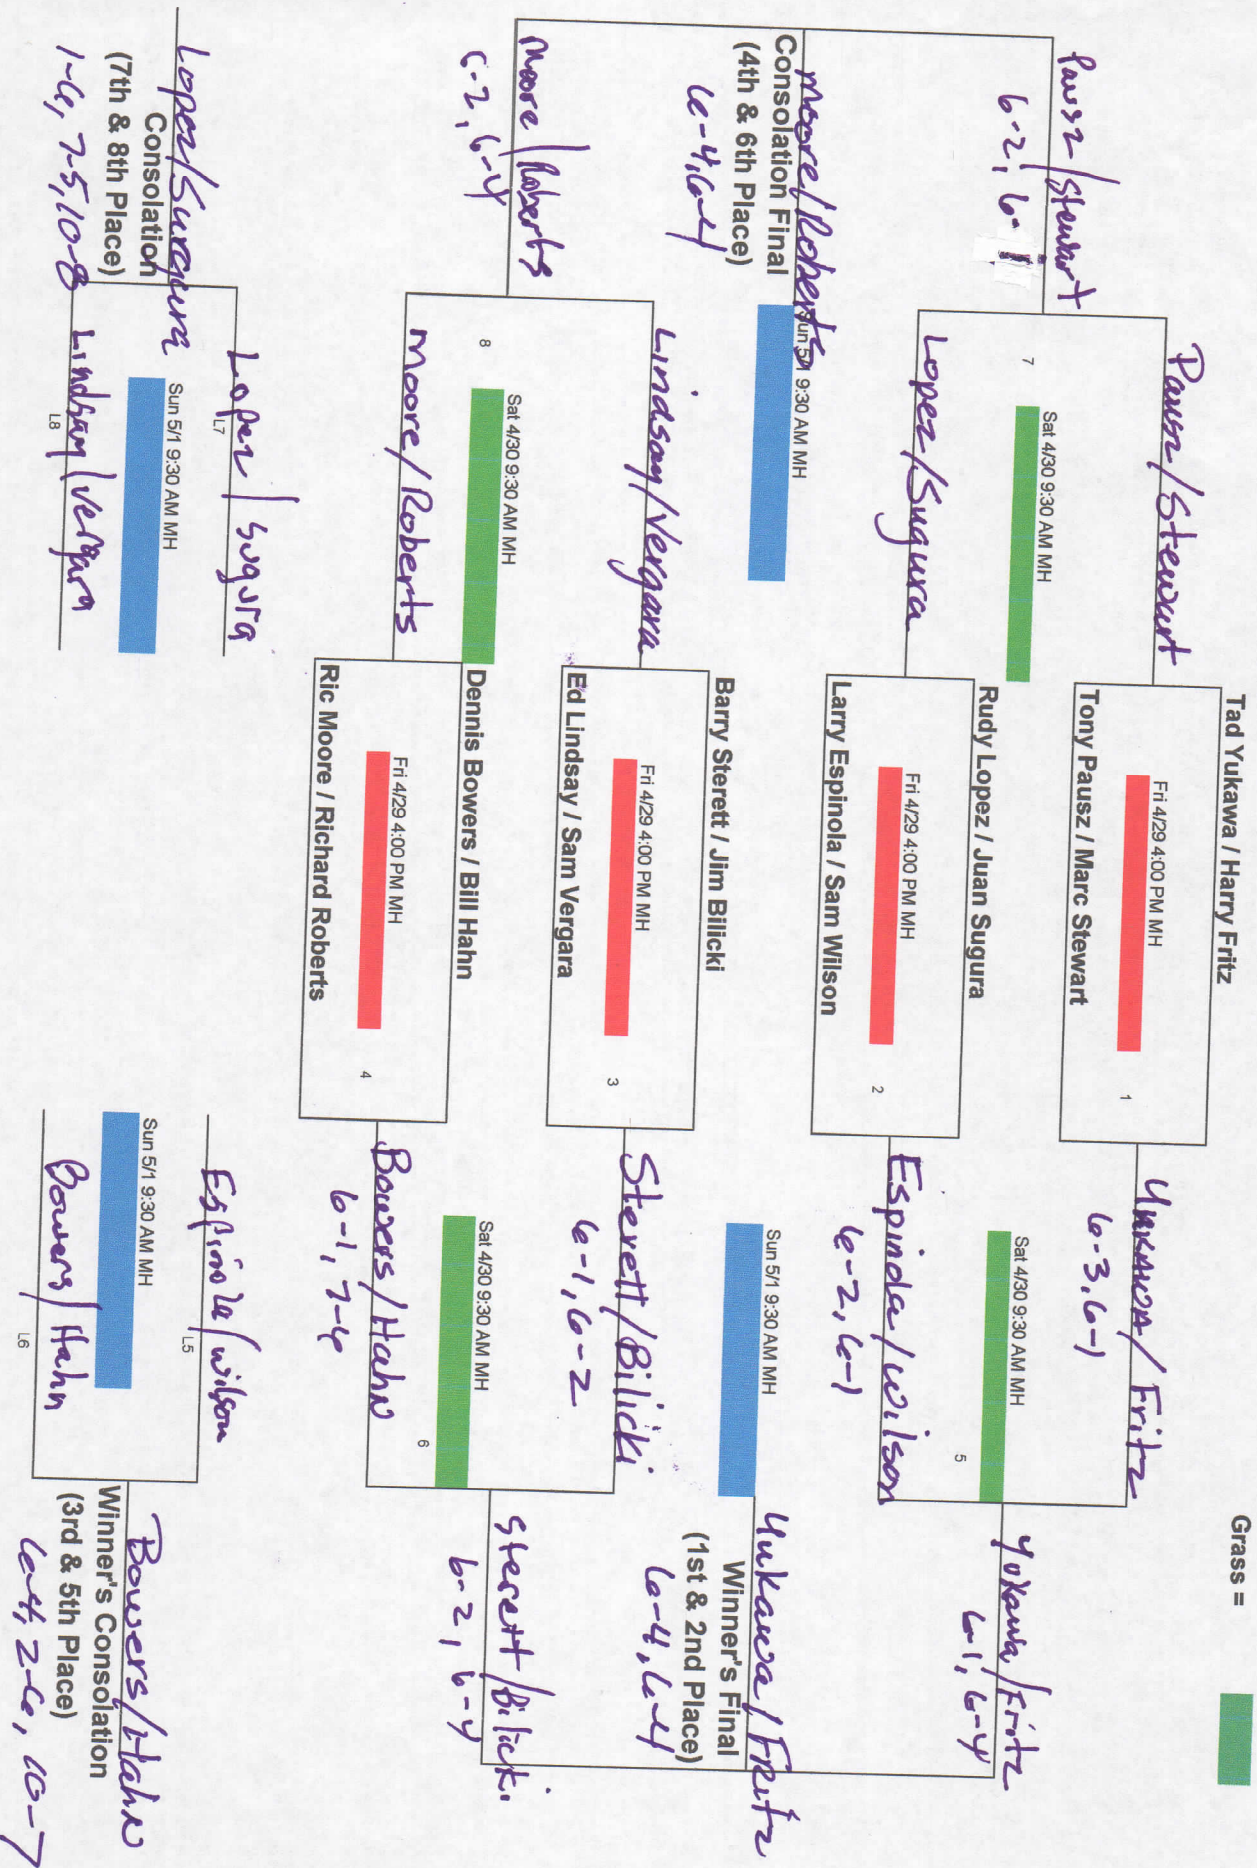

Coachella Valley Grand Prix Tennis

Four Team Round Robin

Division:

CVGP at Mission Hills 5.0 Women's

Winner determined as follows:

1. **ROUND ROBIN FORMAT (for each round): Play best 2 of 3 sets, Super Tie-break in lieu of 3rd Set**
1) total matches won
  2) head-to-head
  3) percentage of games won (# of games won divided by # games lost)

FOR 4 TEAMS

ROUND	COURT # (check in)	Date/Time	
1	1 vs 2	4/29 12:00 PM at Shadow Mountain	Clay
1	3 vs 4	4/29 12:00 PM at Shadow Mountain	
2	1 vs 3	4/30 9:30 AM at Mission Hills	Grass
2	2 vs 4	4/30 9:30 AM at Mission Hills	
3	1 vs 4	5/1 9:30 AM at Mission Hills	Hardcourt
3	2 vs 3	5/1 9:30 AM at Mission Hills	

Results Tally:

(Tournament Desk Only)

Indicate match score (i.e. 6-4, 7-5) in the square by each teams name for EACH round played. At the end of ALL rounds, indicate under Total Matches Won the total number of matches each team won (i.e. 1 or 2). Indicate totals number of games each team won for all rounds combined (i.e. 25). Indicate total games each team lost for all rounds combined (i.e. 5) If necessary, calculate the final column (%). Shaded block denotes a "bye." Players to report scores at the end of each round played.

#	TEAM	Round 1	Round 2	Round 3	Total Matches Won	Games Won	Games Lost	%
1	Scanlon/Pasiorini	L 6-3 4-4 6-10	W 6-3 6-4	W 6-0 6-2	2			
2	Bezmalinovich/David	W 3-6 6-4 10-4	L 4-4 4-4 11-13	W 4-3 6-D	2			
3	Haugney/Sisson	W 4-3 7-5	L 3-4 4-4	L 3-4 0-6	1			
4	Beckley/Parente	L 3-6 5-7	W 4-4 6-4 13-11	L 0-6 2-6	1			

Mission Hills "Grand Slam" Grand Prix

Division: 60 Mens Doubles

Dates: 4/29-5/1, 2016

Hardcourt =
Clay =
Grass =