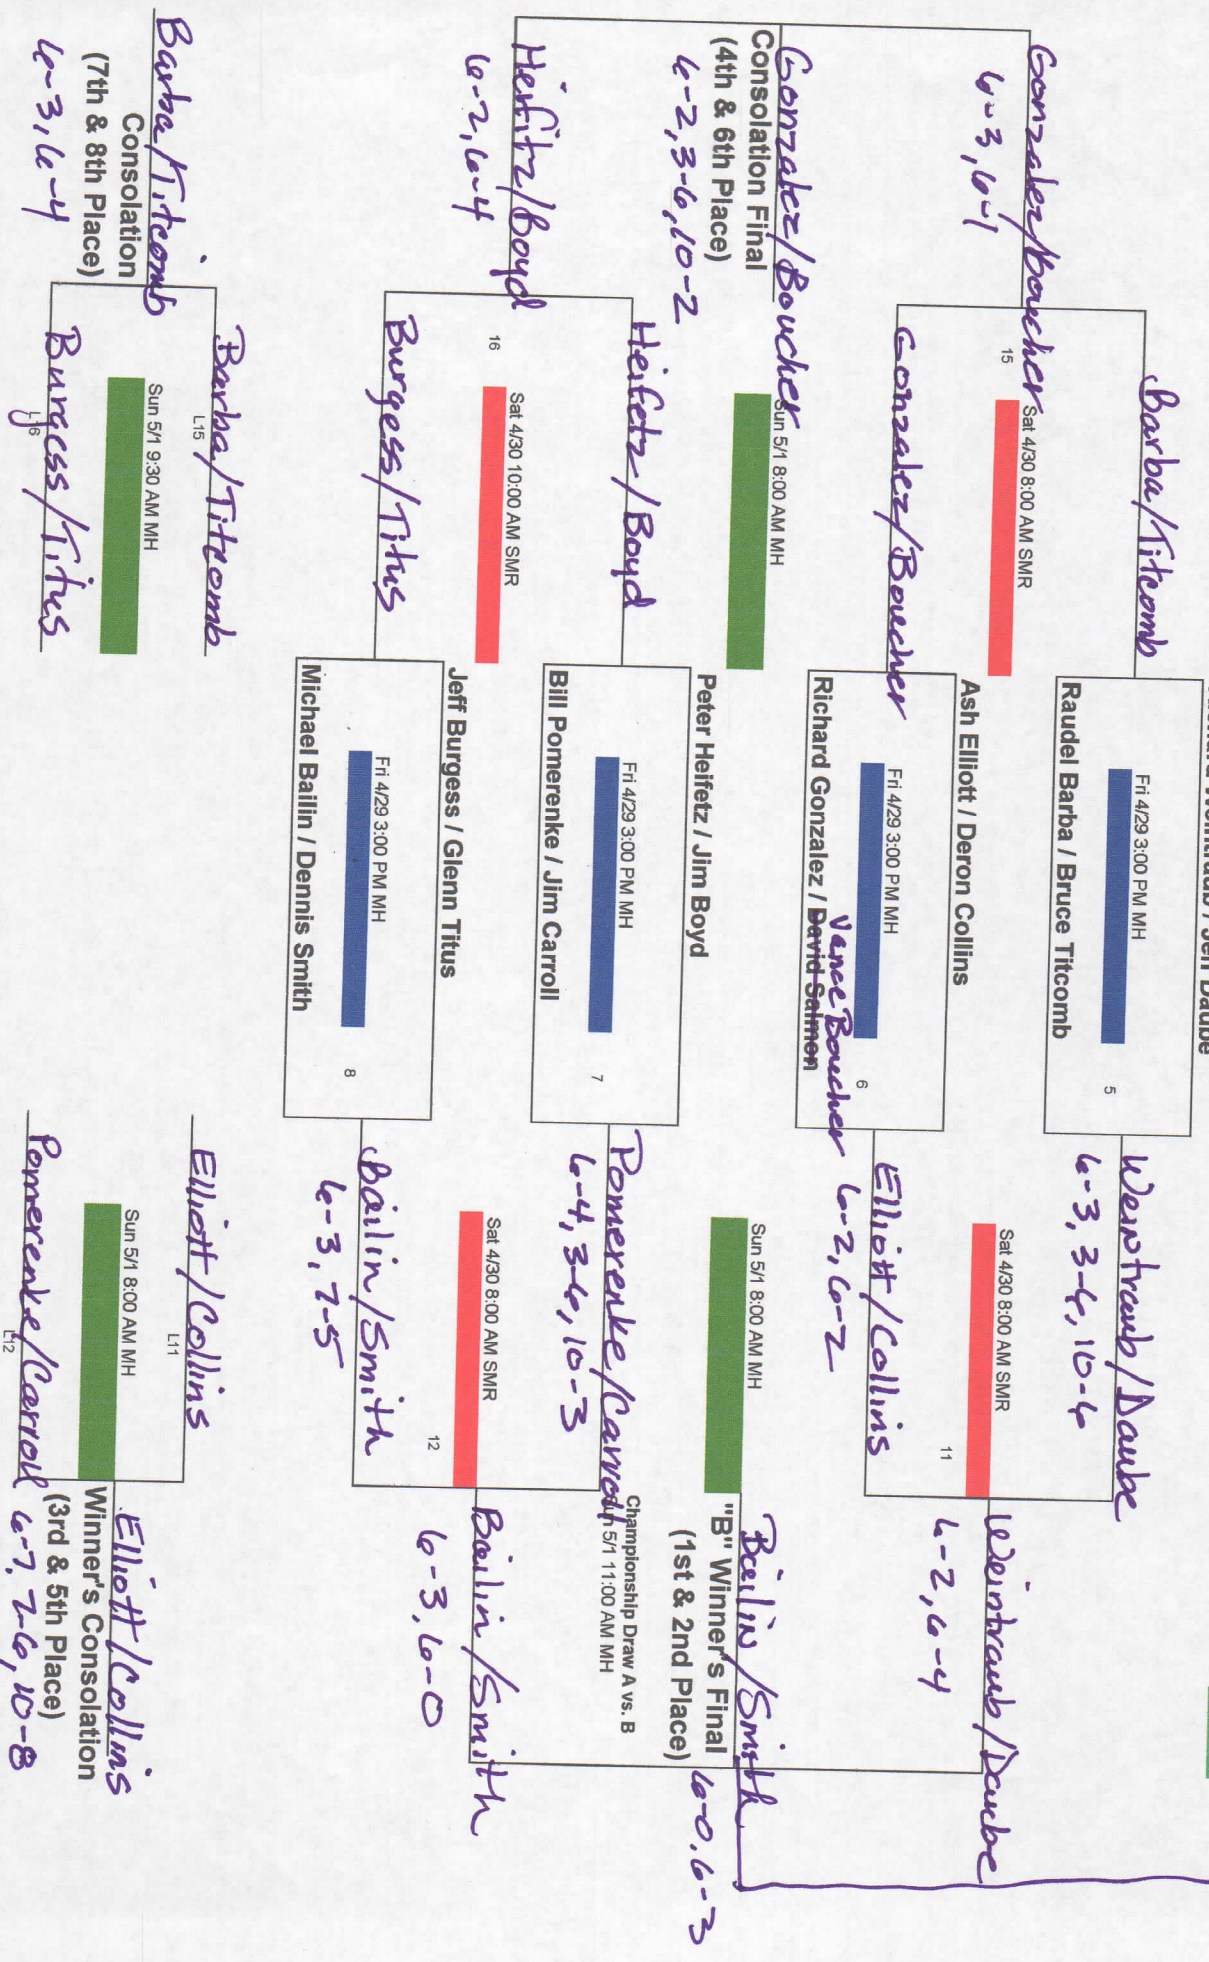

Mission Hills "Grand Slam" Grand Prix

Division: 4.5 Men's Doubles (Flight B)

Dates: 4/29-5/1, 2016

Hardcourt =
Clay =
Grass =